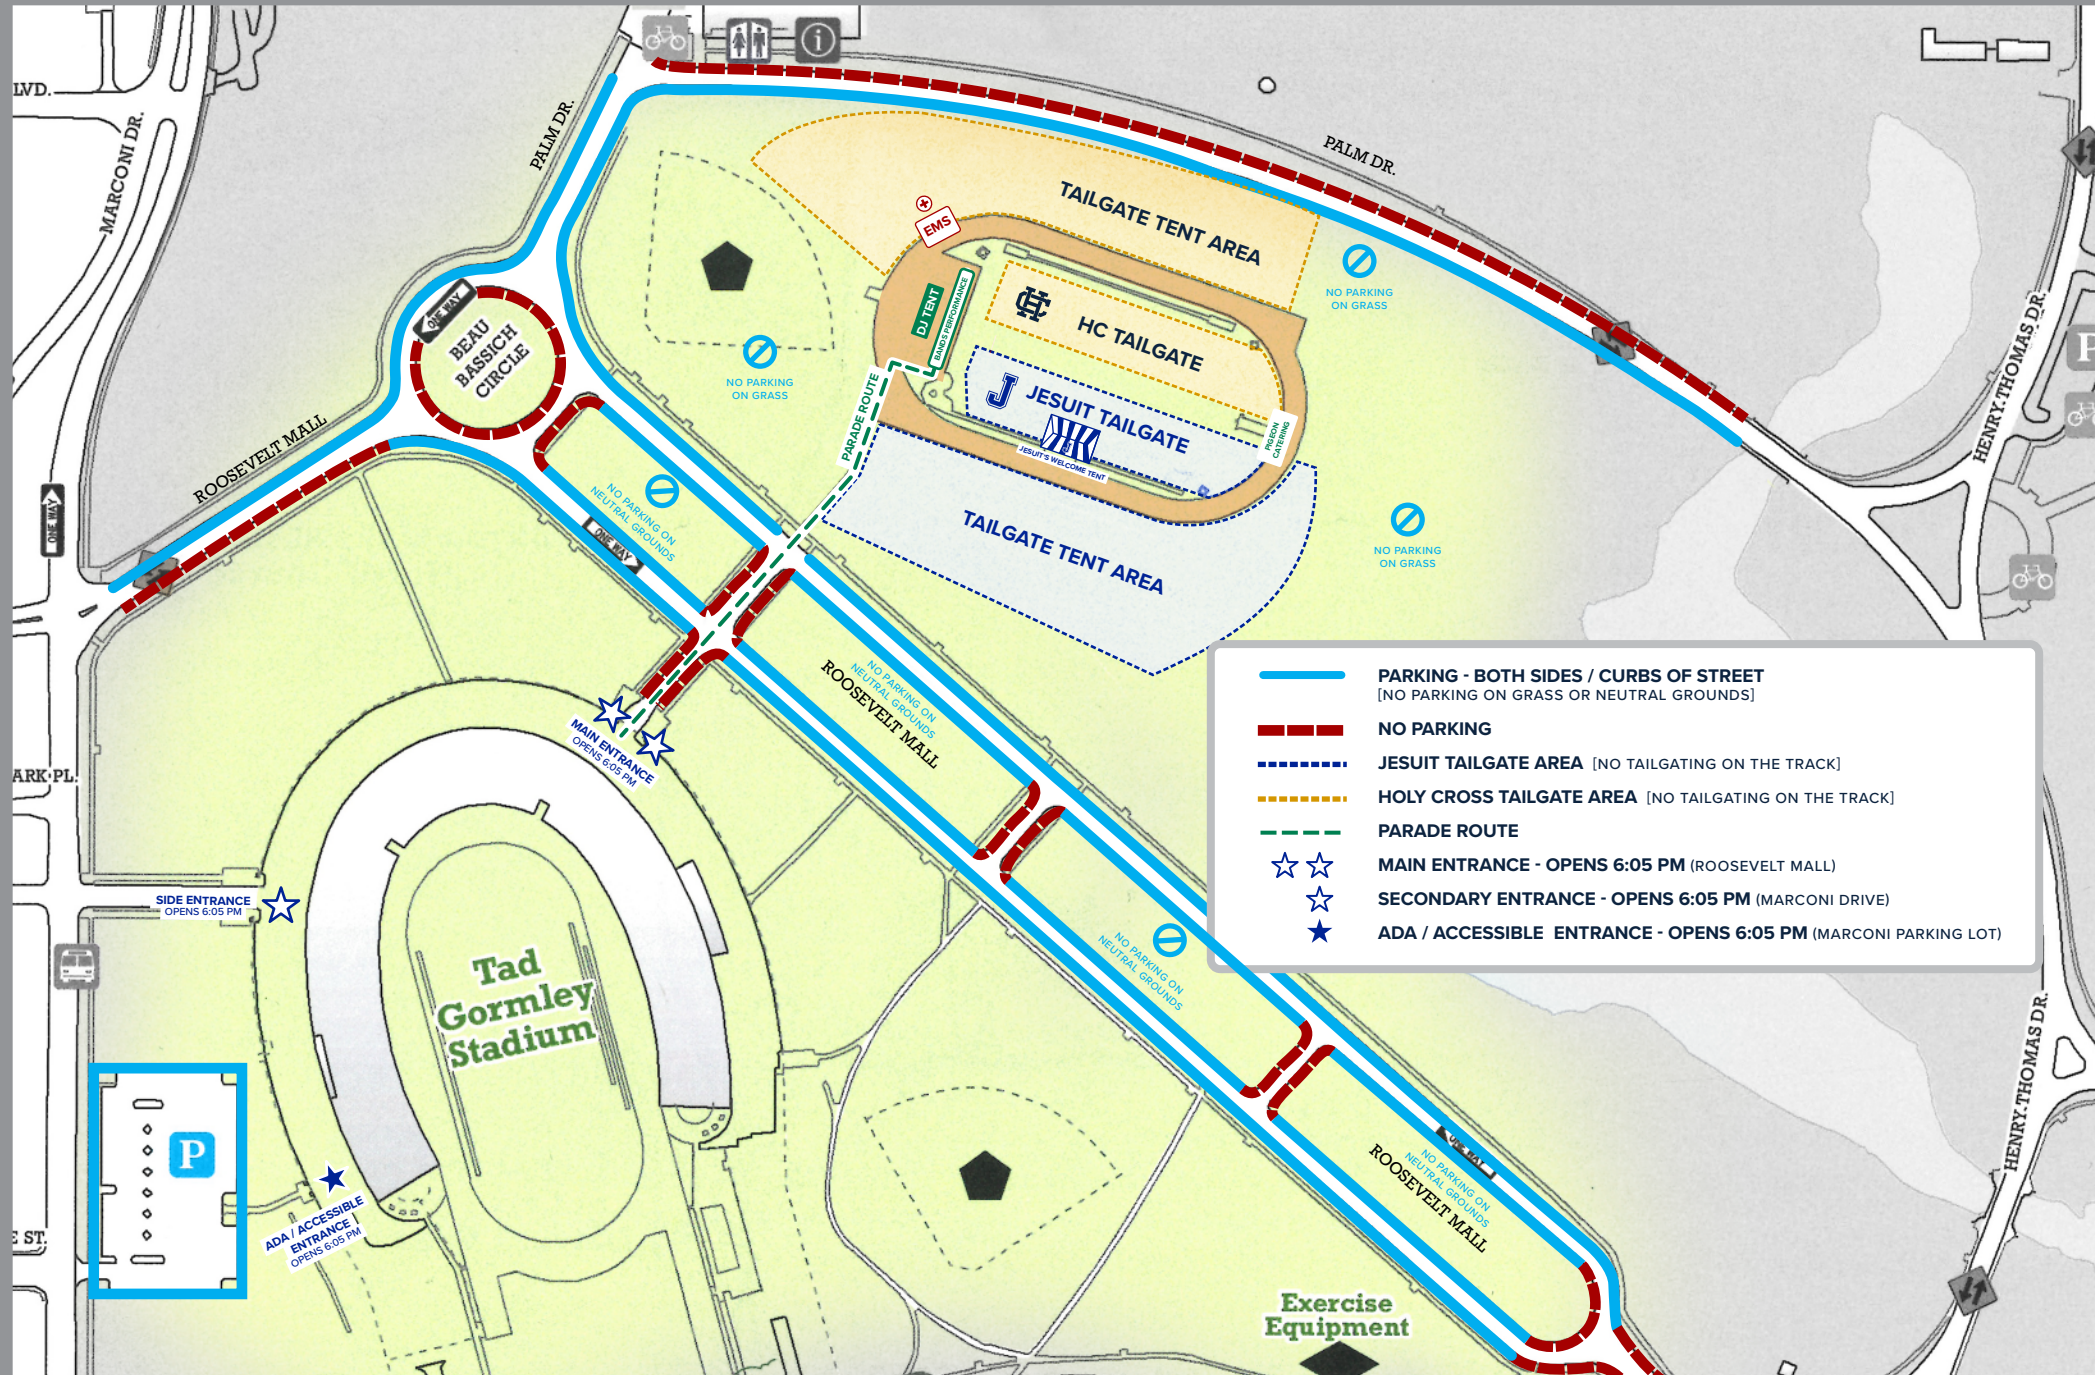

THE RIVALRY GAME - TAILGATE MAP

- **PARKING - BOTH SIDES / CURBS OF STREET**
[NO PARKING ON GRASS OR NEUTRAL GROUNDS]
- - - **NO PARKING**
- - - - **JESUIT TAILGATE AREA** [NO TAILGATING ON THE TRACK]
- - - - **HOLY CROSS TAILGATE AREA** [NO TAILGATING ON THE TRACK]
- - - - **PARADE ROUTE**
- ☆☆ **MAIN ENTRANCE - OPENS 6:05 PM (ROOSEVELT MALL)**
- ☆☆ **SECONDARY ENTRANCE - OPENS 6:05 PM (MARCONI DRIVE)**
- ★ **ADA / ACCESSIBLE ENTRANCE - OPENS 6:05 PM (MARCONI PARKING LOT)**

JESUIT VS HOLY CROSS