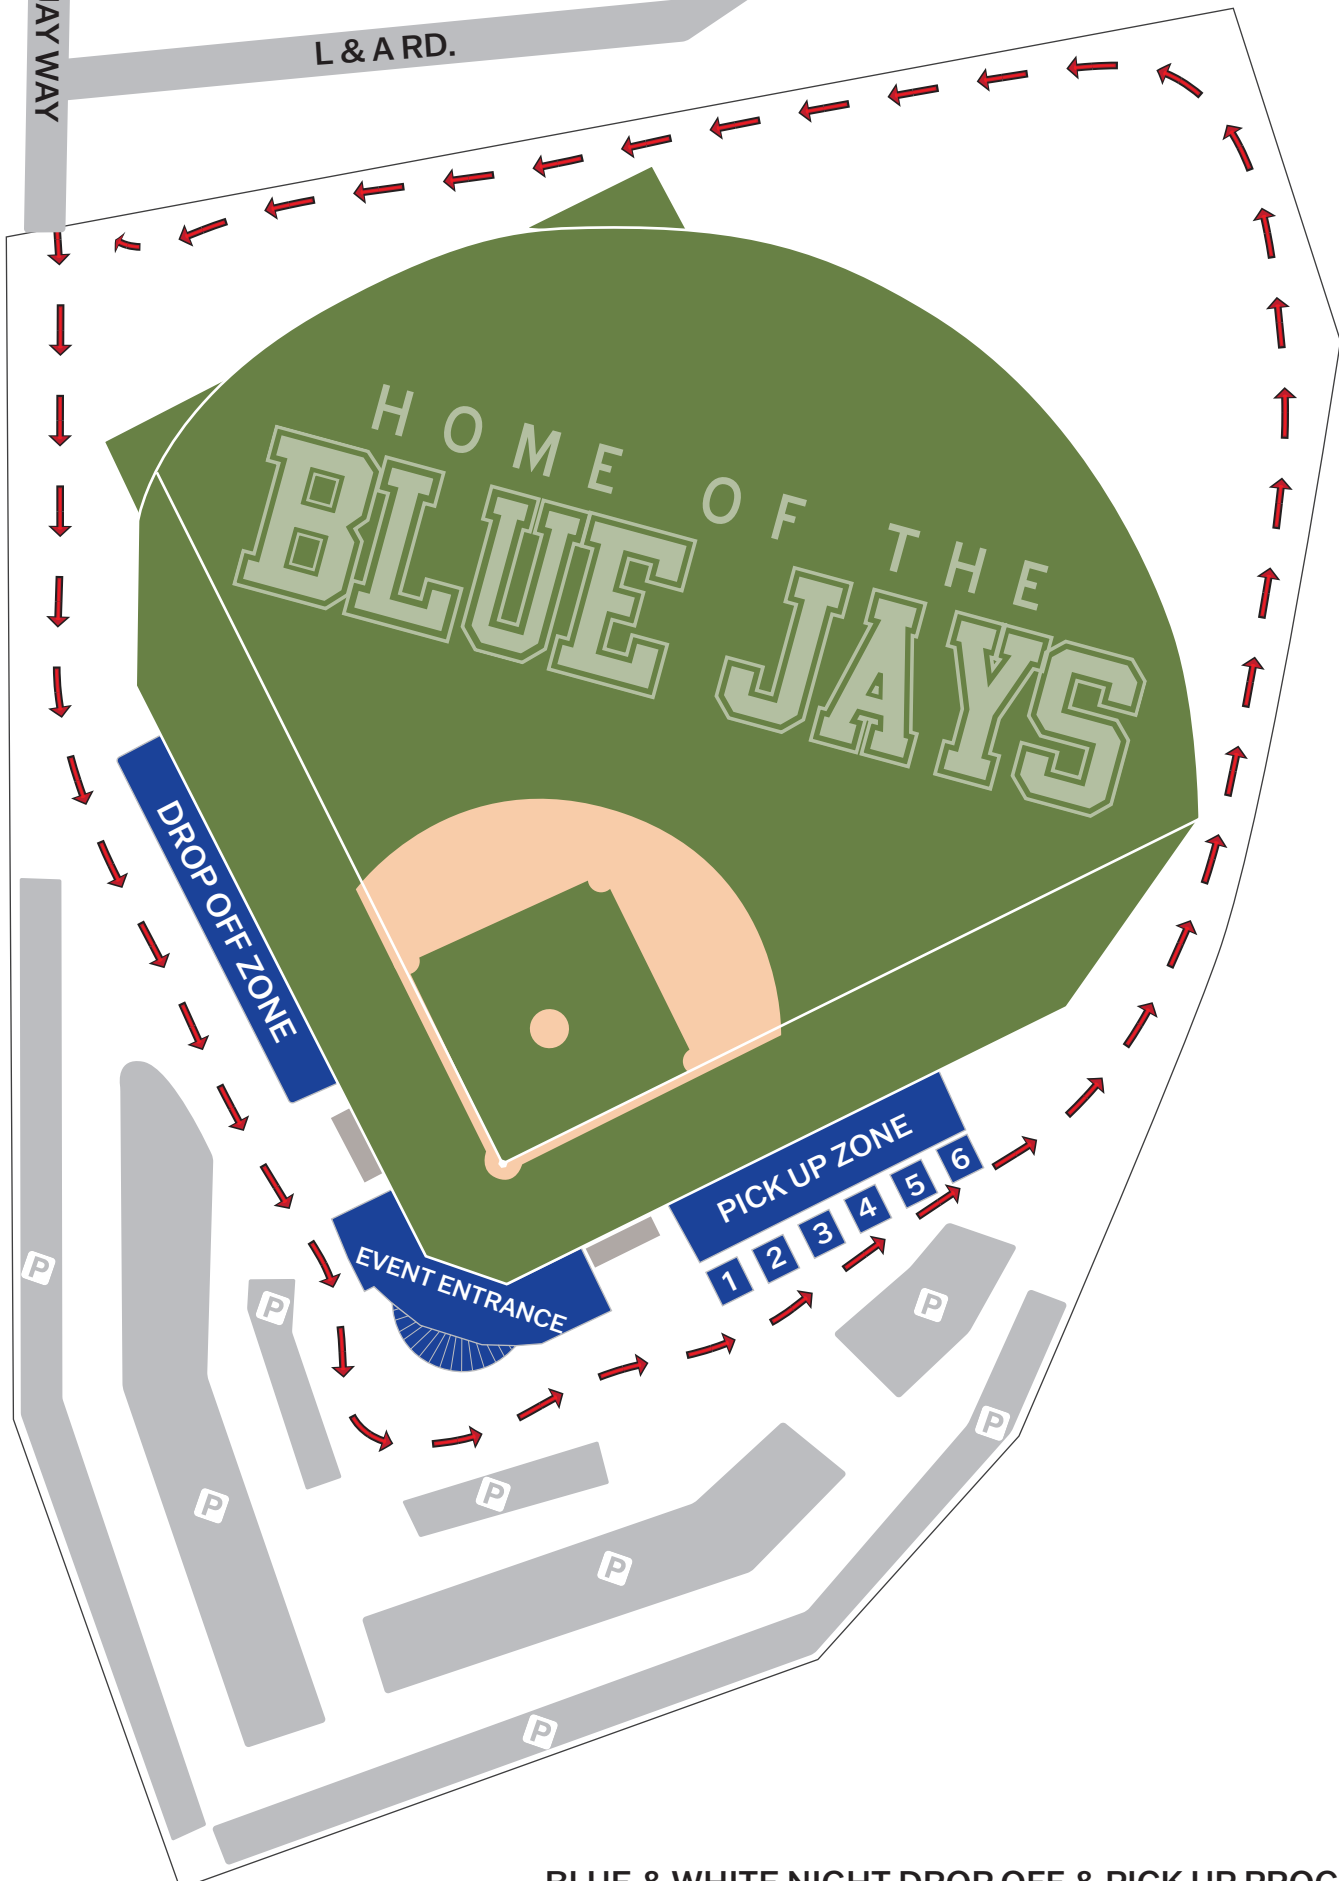

AIRLINE HWY.

L & A RD.

1 BLUE JAY WAY

BLUE & WHITE NIGHT DROP OFF & PICK UP PROCEDURE