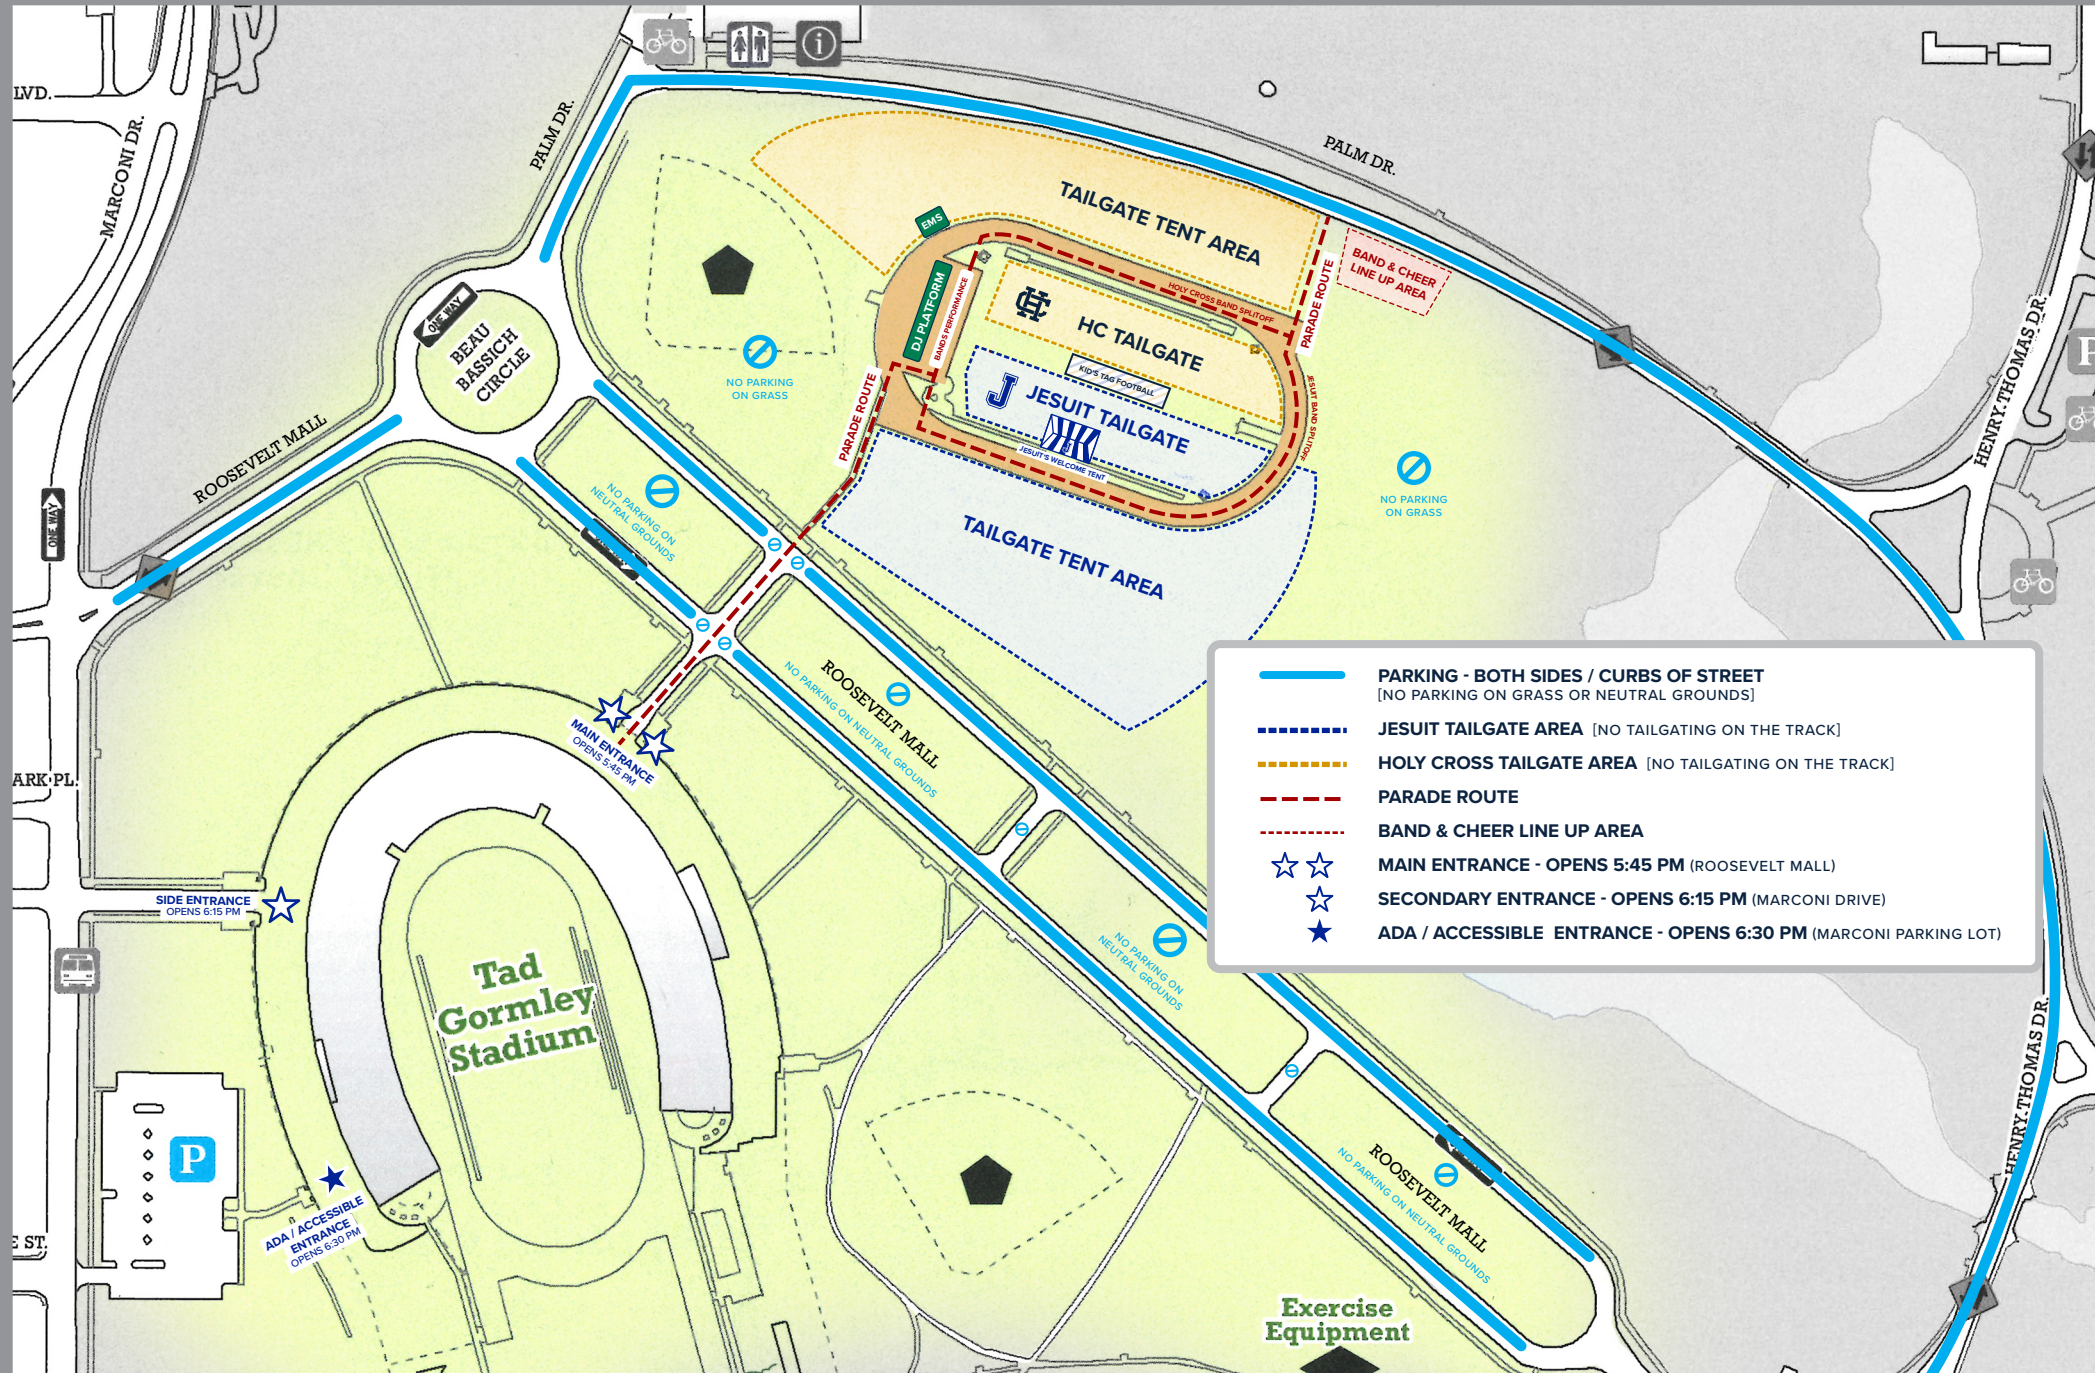

# THE RIVALRY GAME - TAILGATE MAP

- **PARKING - BOTH SIDES / CURBS OF STREET**  
[NO PARKING ON GRASS OR NEUTRAL GROUNDS]
- - - - - **JESUIT TAILGATE AREA** [NO TAILGATING ON THE TRACK]
- - - - - **HOLY CROSS TAILGATE AREA** [NO TAILGATING ON THE TRACK]
- - - - - **PARADE ROUTE**
- - - - - **BAND & CHEER LINE UP AREA**
- ☆☆ **MAIN ENTRANCE - OPENS 5:45 PM (ROOSEVELT MALL)**
- ☆☆ **SECONDARY ENTRANCE - OPENS 6:15 PM (MARCONI DRIVE)**
- ★ **ADA / ACCESSIBLE ENTRANCE - OPENS 6:30 PM (MARCONI PARKING LOT)**

## JESUIT VS HOLY CROSS