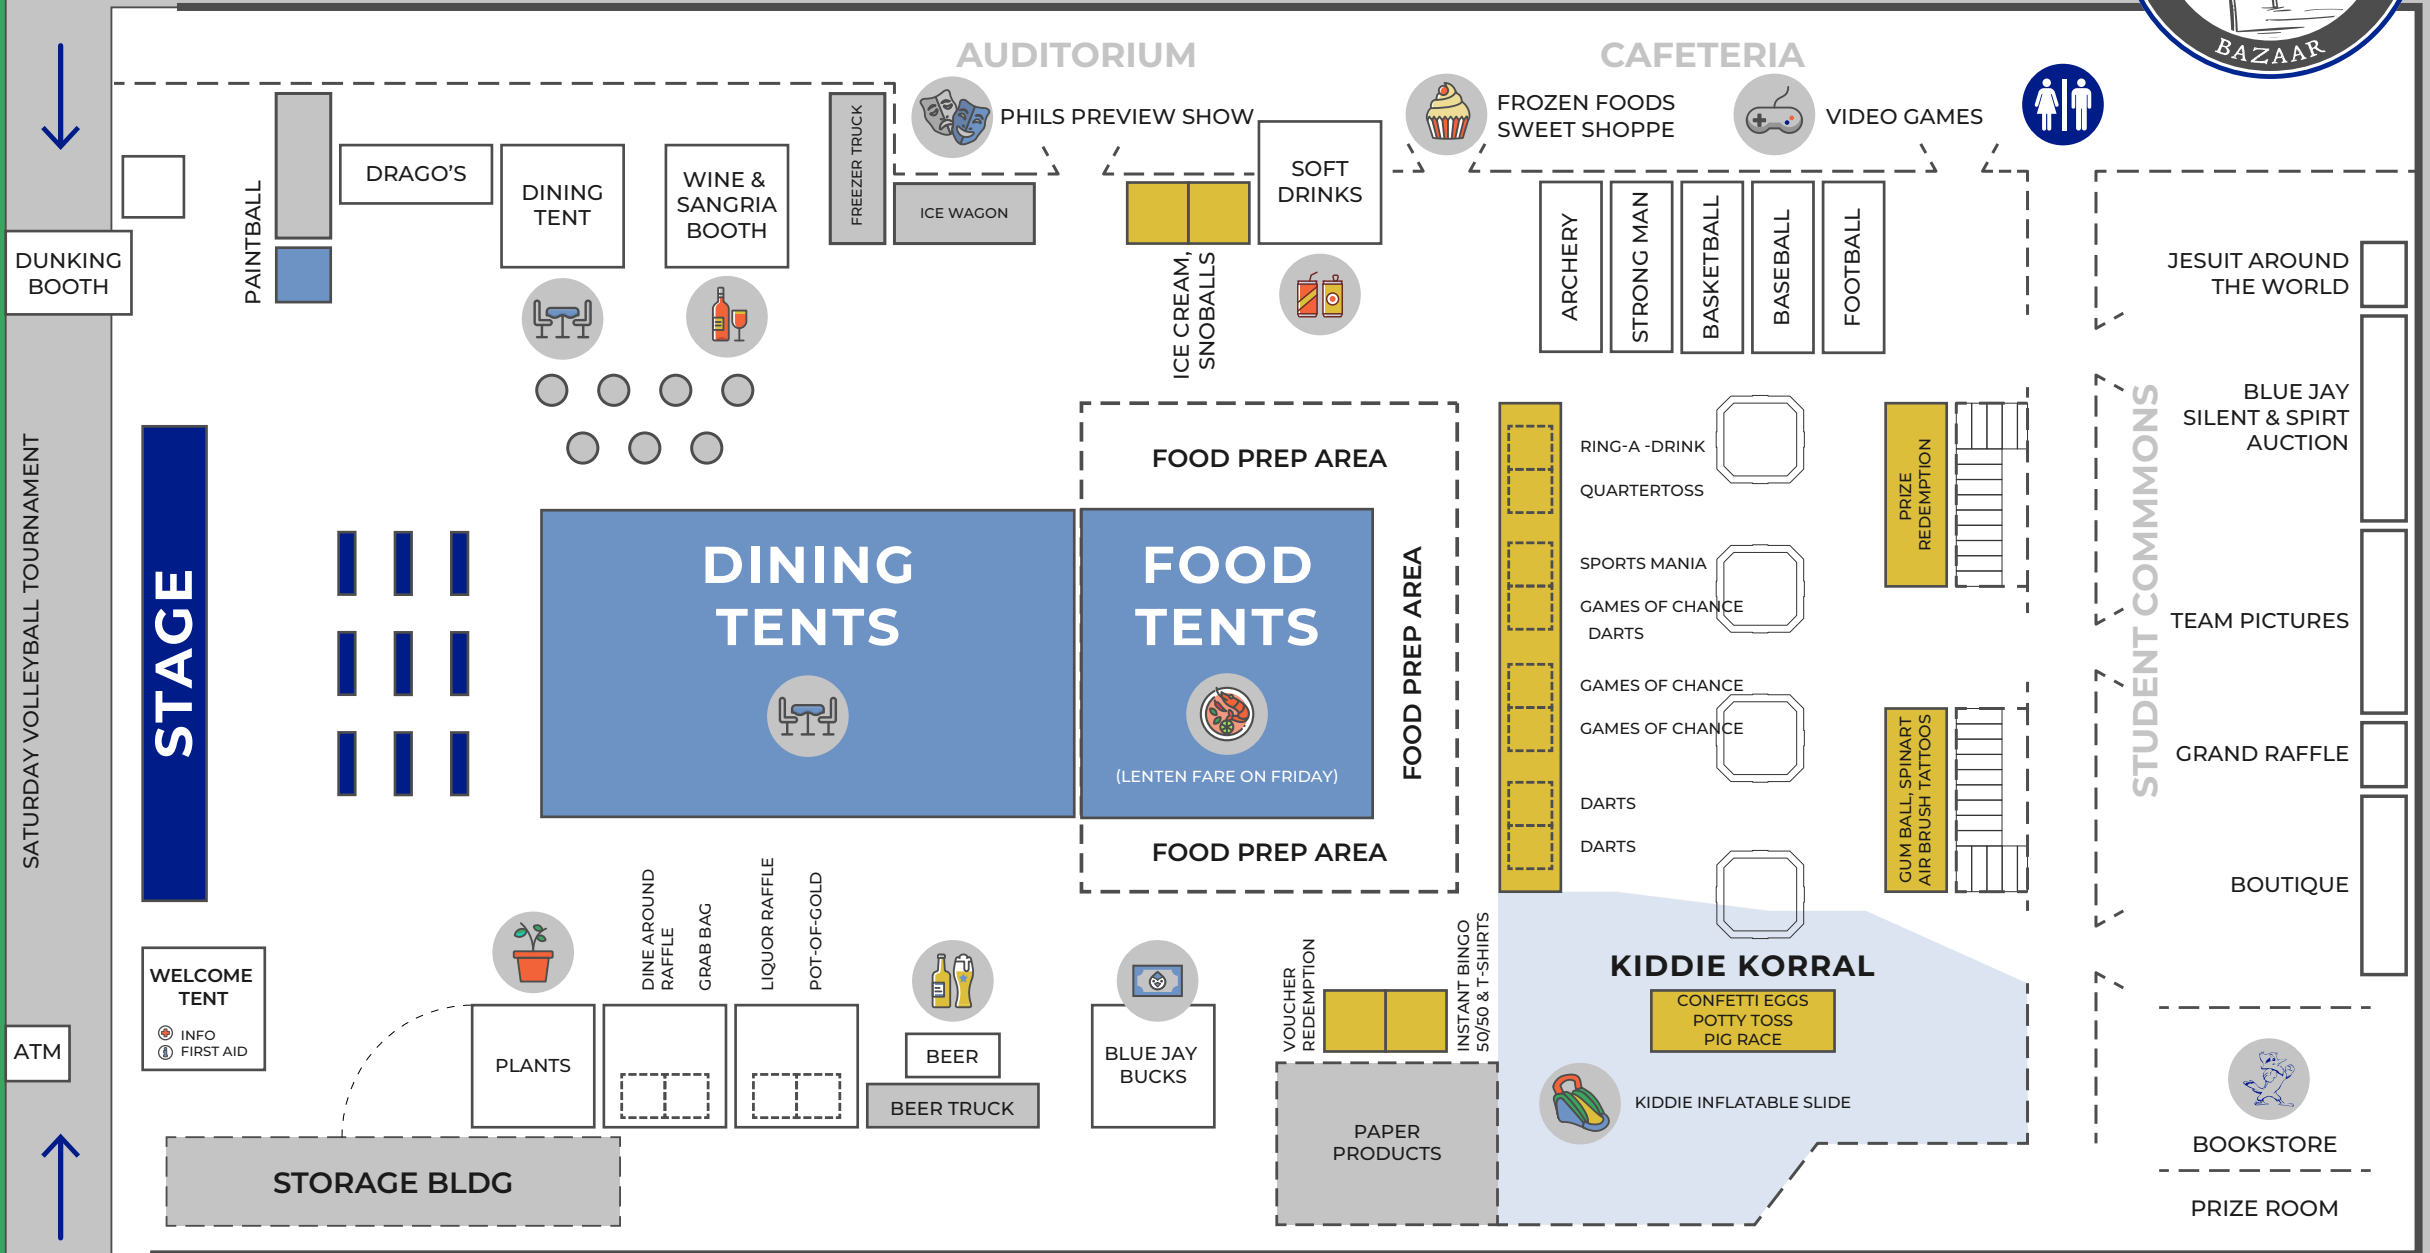

BACK TO BANKS BAZAAR

ENTRANCE PALMYRA ST. ENTRANCE

ENTRANCE BANKS ST. ENTRANCE

FRIDAY | 6:00 PM - 10:00 PM | SATURDAY | 11:00 AM - 7:00 PM (MASS | 7:30 PM)

S. CARROLLTON AVE.