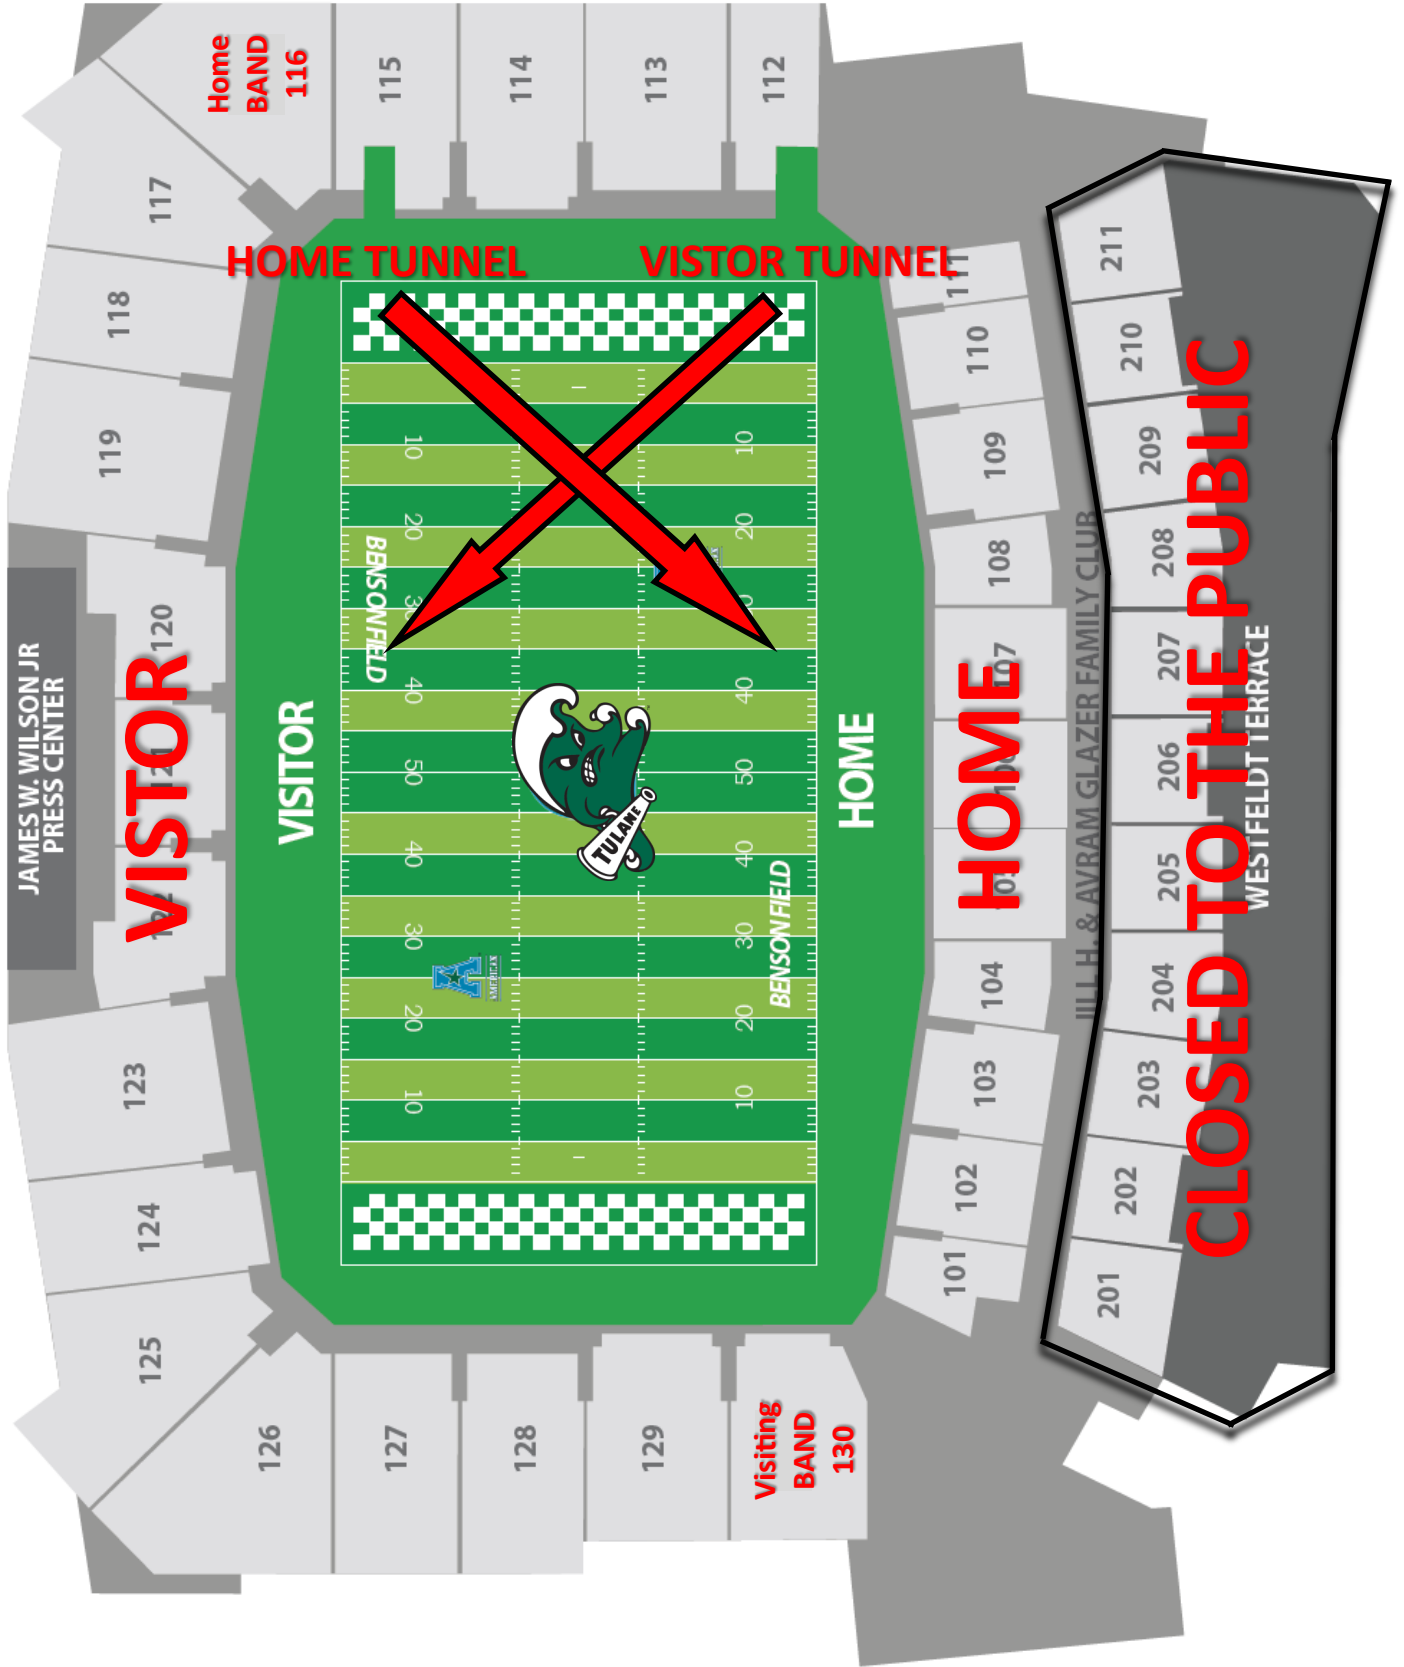

YULMAN STADIUM MAP