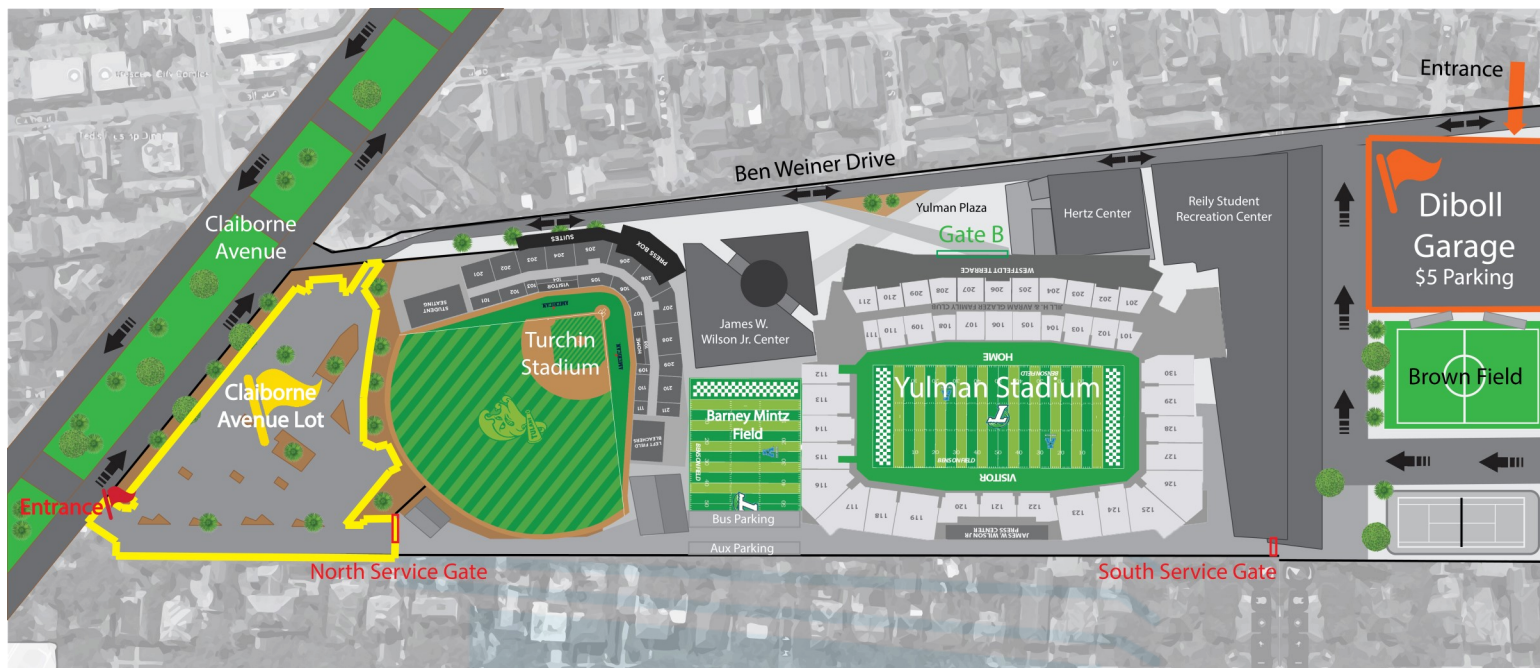

FAN PARKING

Parking

Parking for the event will be available in the Claiborne Avenue Lot and the Diboll Garage. Parking in these areas will be managed by the Lessee and a per vehicle fee of $5.00, will be in place one (1) hour before the event starts. Tailgating will not be allowed on campus.

Fan Parking Opens at 5:00 PM

Claiborne Avenue Lot – (Approximately 240 spaces) Open to the public. $5 cash to park and permit parking.

Diboll Garage– (Approximately 600 spaces) Open to the public. $5 cash to park.

Parking enforcement will be present in the neighborhoods adjacent to Tulane's Campus. Please be aware of the following violations and penalties:

- Parking within 3 feet of a driveway on either side - $40
- Parking on a sidewalk - $40
- Parking trailers, campers or 18-wheelers on residential streets - $500
- Parking adjacent to a neutral ground – towable
- Parking in Residential Parking Permit Zones without a permit for more than 2 hours - $75
- Parking on the neutral ground, playground or pedestrian mall - $75
- Parking adjacent to the neutral ground - $40
- Towing fee - starts at $161.25, additional fees may apply