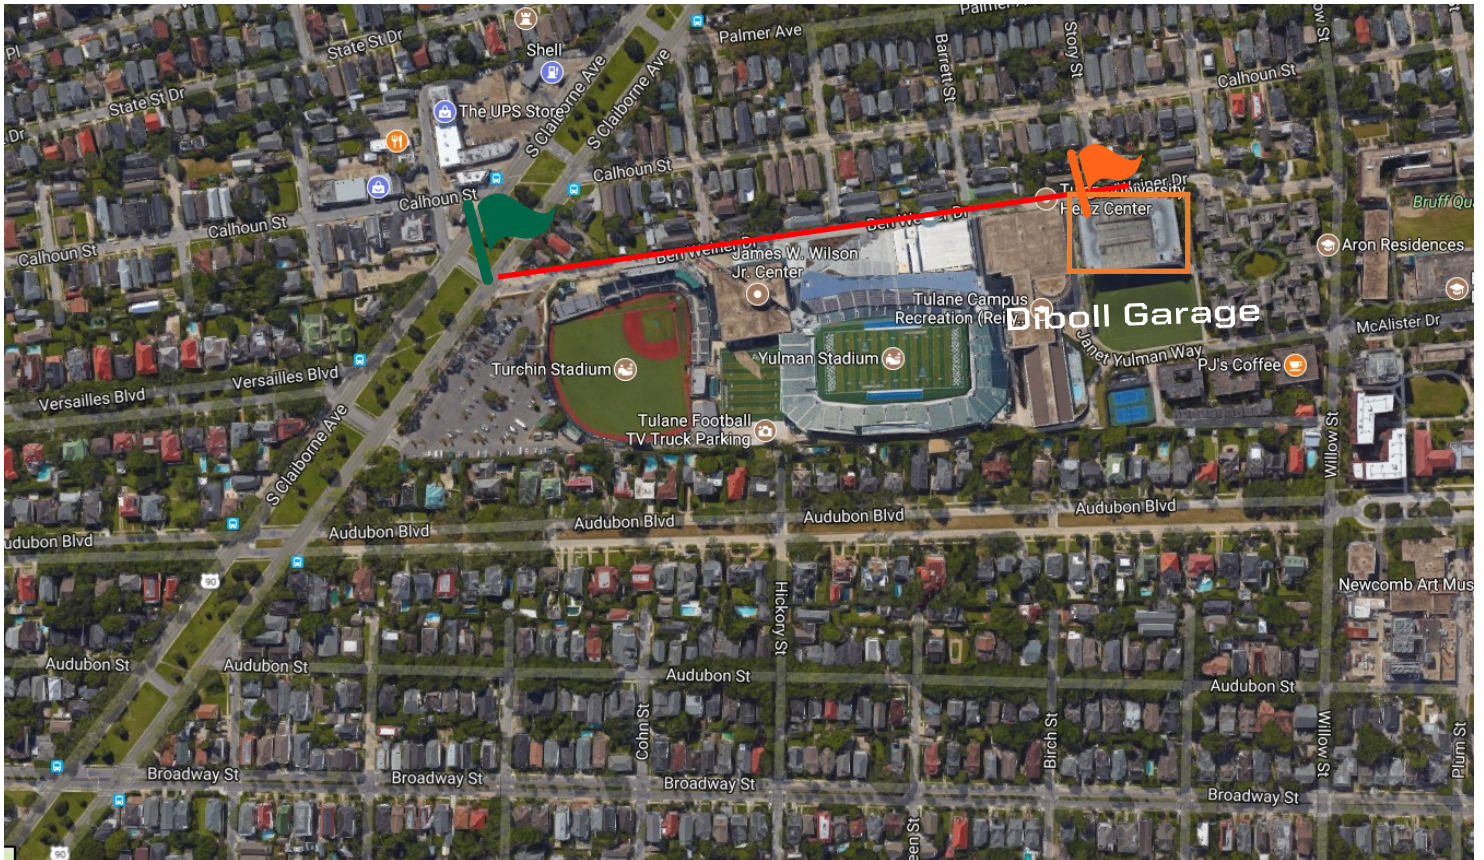

Parking enforcement will be present in the neighborhoods adjacent to Tulane's Campus. Please be aware of the following violations and penalties:

- Parking within 3 feet of a driveway on either side - \$40
- Parking on a sidewalk - \$40
- Parking trailers, campers or 18-wheelers on residential streets - \$500
- Parking adjacent to a neutral ground – towable
- Parking in Residential Parking Permit Zones without a permit for more than 2 hours - \$75
- Parking on the neutral ground, playground or pedestrian mall - \$75
- Parking adjacent to the neutral ground - \$40
- Towing fee - starts at \$161.25, additional fees may apply

FAN PARKING

Directions before Ben Weiner Closure

Directions to Diboll Garage via Ben Weiner

- Turn on to Ben Weiner from S. Claiborne Ave and continue south on Ben Weiner
- Continue down Ben Weiner. You will pass Yulman Stadium on your right
- Go through the stop sign and Diboll Garage will be on your right

PICK UP/DROP OFF LOCATION

Road Closure

When Diboll Garage becomes full, Ben Weiner Drive will be shut down to all vehicles.

Pick Up/Drop Off Location

The carpool or pick up/drop off location is located on the south bound side of S. Claiborne Avenue on the right hand side.